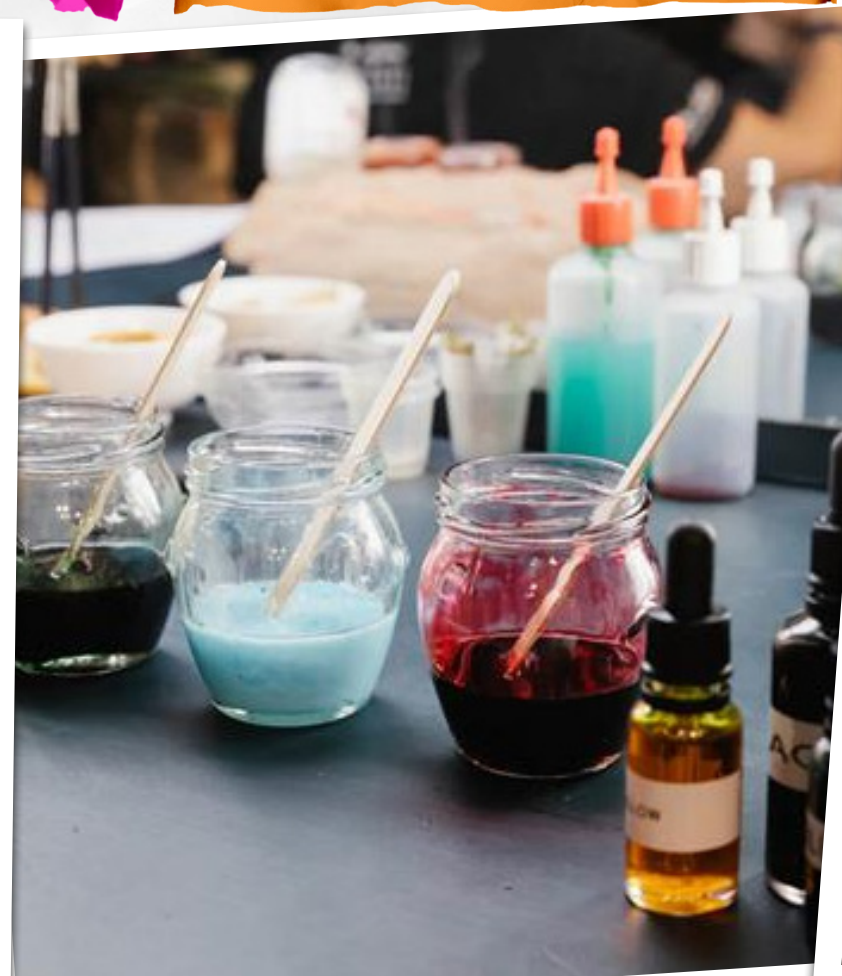

WĒTĀ WORKSHOP UNLEASHED!

Auckland's most out of this world classroom!

A visit to Wētā Workshop Unleashed brings the creative, technical and artistic worlds of movie making to life.

[Enquire Now](#)

"Wētā Workshop Unleashed is our love letter to creativity, and a desire to demystify what we do so we can help inspire a new breed of young New Zealanders to be leaders in our future creative industries."

Richard Taylor, Wētā Workshop

Recommended

$20

Wētā Workshop Unleashed Tour

Learn about the creativity of movie making by exploring interactive and immersive make believe film sets.

🕒 90 mins
👥 30 max
📄 $29 additional teacher

[Find out more](#)

$29

Creative Workshop

Worldbuilding OR Special effects

Get hands on and learn the special effects of prosthetics or create real miniature environments and landscapes for a setting in a movie scene.

🕒 60-80 mins
👥 30 max
📄 $29 additional teacher

[Find out more](#)

$35

Tour + Creative Workshop

Blood making

Take a tour then learn how to make convincing wounds with special effects makeup and movie blood.

🕒 120 mins
👥 30 max
📄 $35 additional teacher

[Find out more](#)

$45

Tour + Creative Workshop

Our expert crew guide you through a hands-on workshop to learn the basic tricks of the trade.

- Worldbuilding OR
- Special effects

🕒 150-170 mins
👥 30 max
📄 $45 additional teacher

[Find out more](#)

With our school visits, students take a guided tour and get hands on with movie special effects, props and larger than life sets by experiencing three immersive film concepts: fantasy, horror and sci-fi.

Our school tours and creative workshops are the perfect enhancement for STEAM education curriculum objectives and are sure to inspire creativity and spark imaginations.

FILM

STORY TELLING

ROBOTICS

ART

DESIGN

MEDIA

VISUAL ARTS

- Includes downloadable worksheets
- Expert Wētā Workshop crew guidance
- Teachers receive FREE tour before school visit
- We can bring our characters and creative workshops to your school for an out of this world learning experience
- Adult to student ratio 1:10
- 1 adult FREE per 10 students

Transport

Bus drop off and pick up at SkyCity

Where to find us

Level 5, 88 Federal Street
SkyCity precinct. [Directions](#)

[Enquire Now](#)

OR PHONE 04 909 4035

[SUBSCRIBE HERE!](#)

Stay up to date on our tour offers by subscribing to our newsletter.